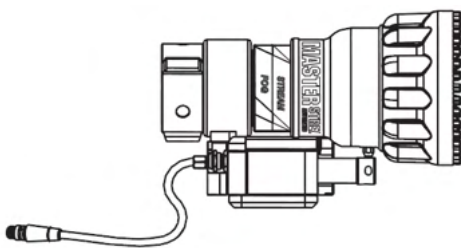

ELECTRIC REMOTE ADJUSTABLE NOZZLE

Variable stream nozzle with electric pattern actuation.