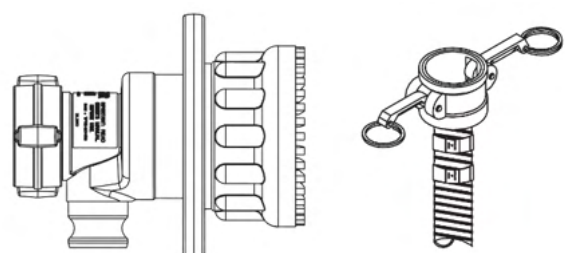

AFFF FOAM NOZZLE KIT - REMOTE

Foam Nozzle and hose kit including remote control foam switching.